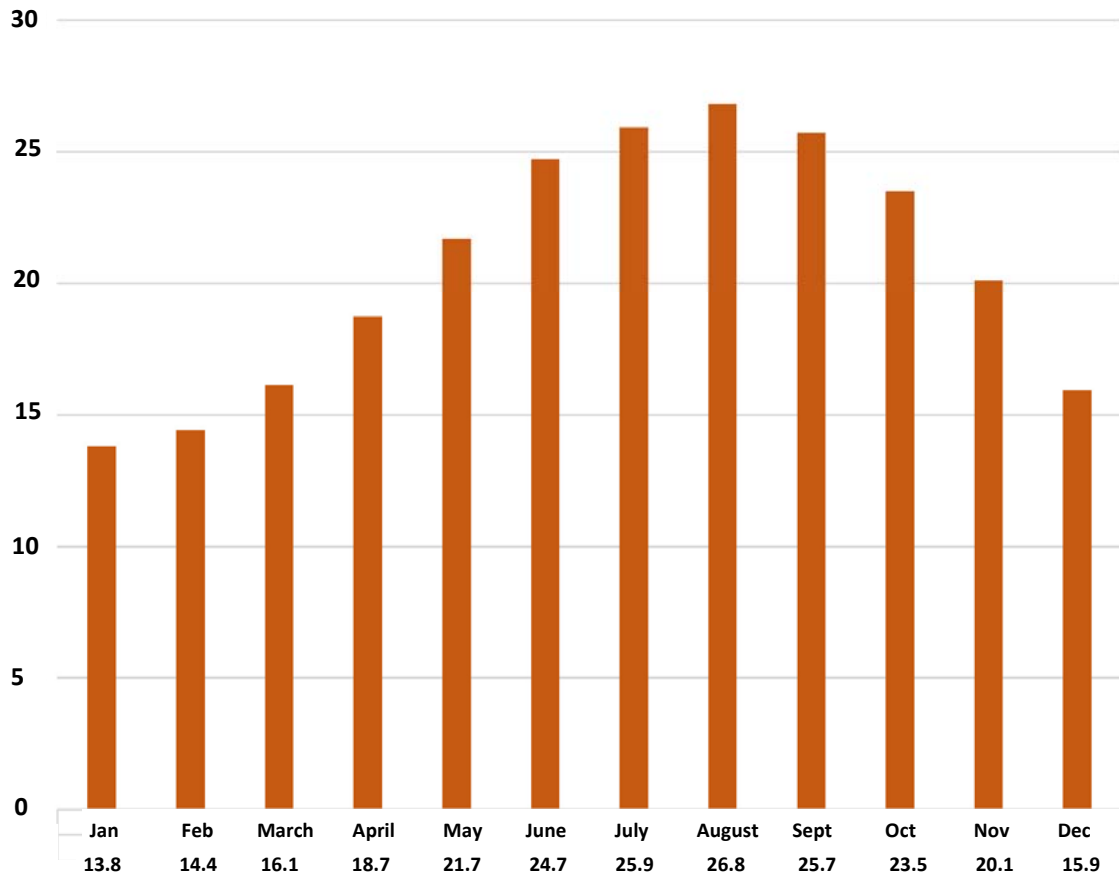

Name: _____

Polar, Temperate or Arid (C) ?

1. What are the two warmest months?
2. What are the two coldest months?
3. Is this a climate region that has four seasons?
4. How are the temperatures in this graph similar or different to yours?
5. Would this be a polar, temperate or arid region?