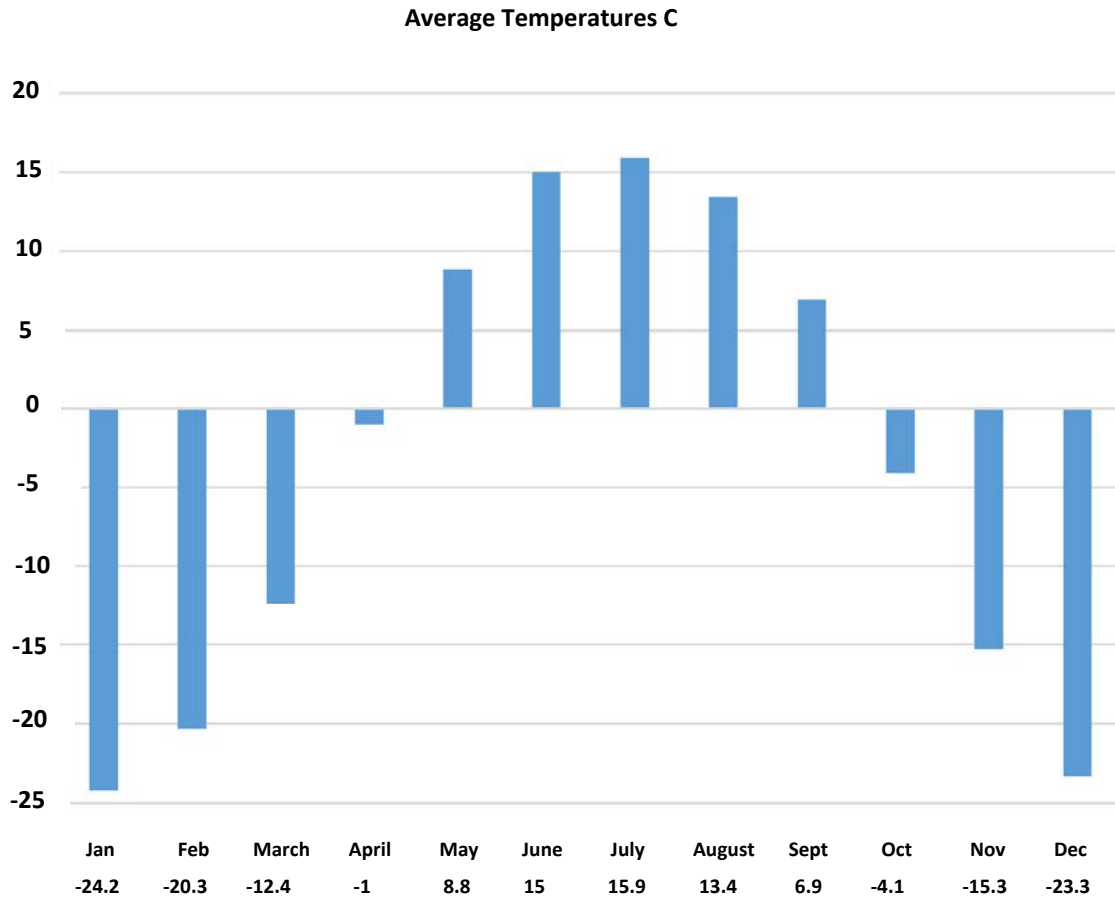

Name:

Polar, Temperate or Arid (C) ?

1. What are the two warmest months?
2. What are the two coldest months?
3. Is this a climate region that has four seasons?
4. How are the temperatures in this graph similar or different to yours?
5. Would this be a polar, temperate or arid region?