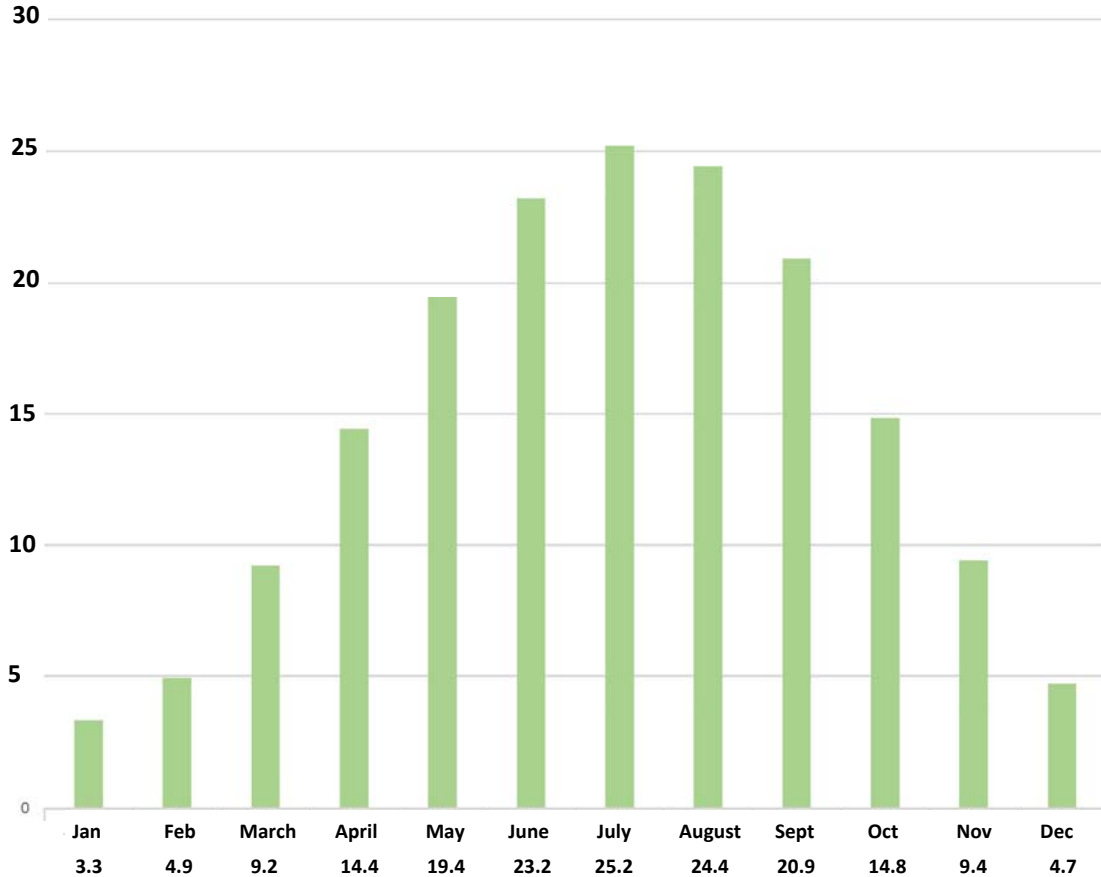

Name: _____

Polar, Temperate or Arid (C) ?

Average Temperatures C

1. What are the two warmest months?
2. What are the two coldest months?
3. Is this a climate region that has four seasons?
4. How are the temperatures in this graph similar or different to yours?
5. Would this be a polar, temperate or arid region?