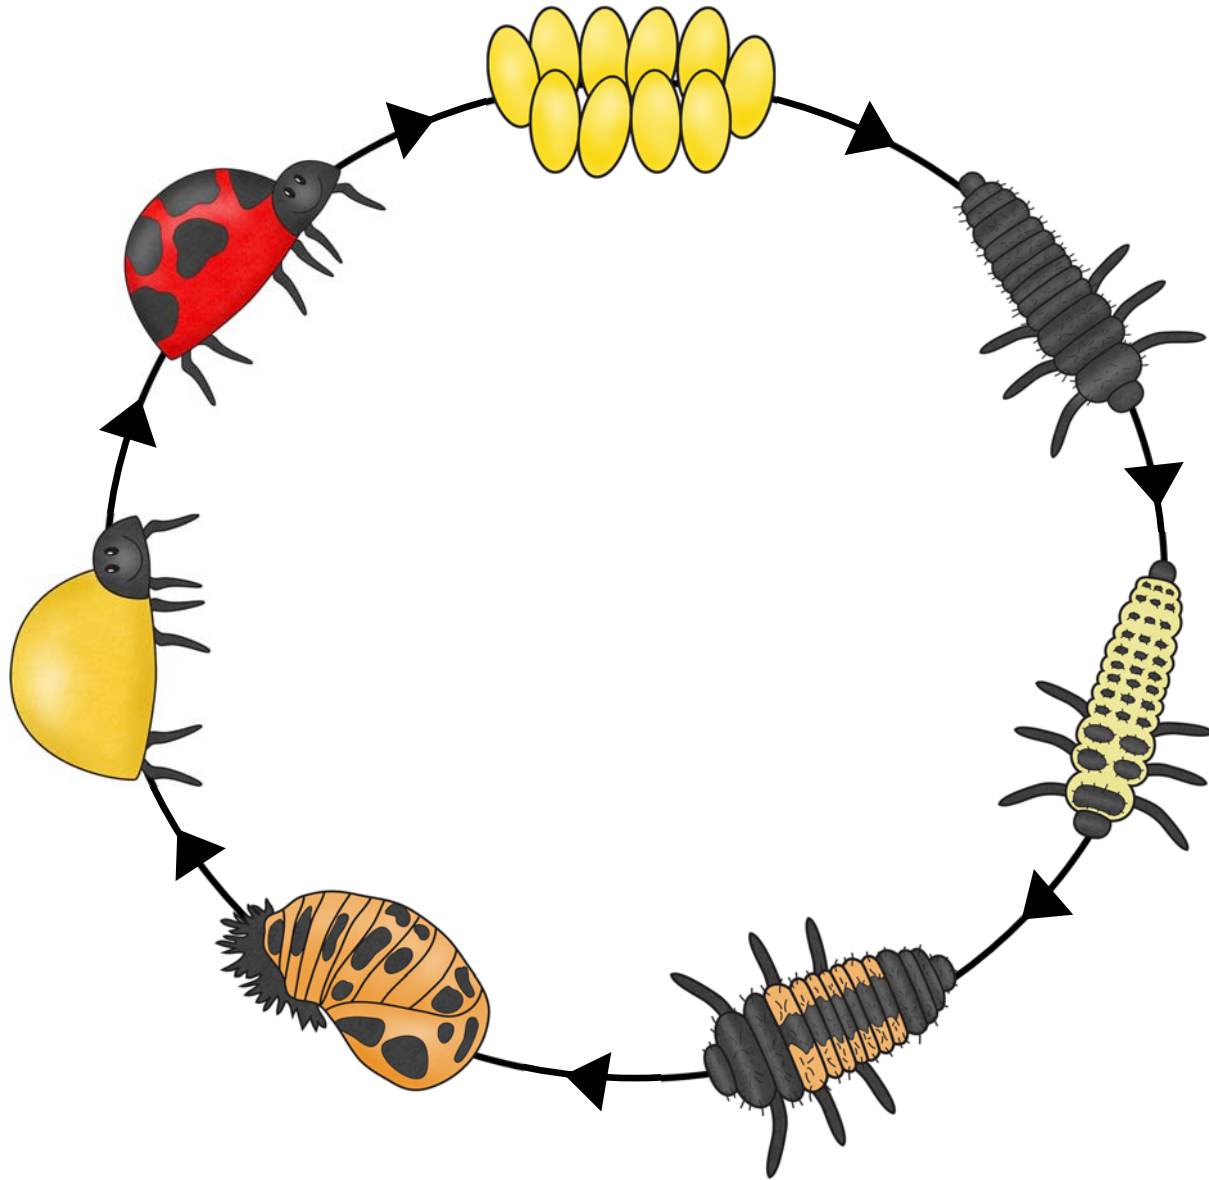

Name: _____

Ladybug Life Cycle

Label each stage of the ladybug life cycle. Describe the changes at each stage. The life cycle of a lady bug from egg to a mature ladybug takes place in about 4-8 weeks.

eggs

pupa

young larvae

new larvae

mature larvae

young ladybug

mature ladybug